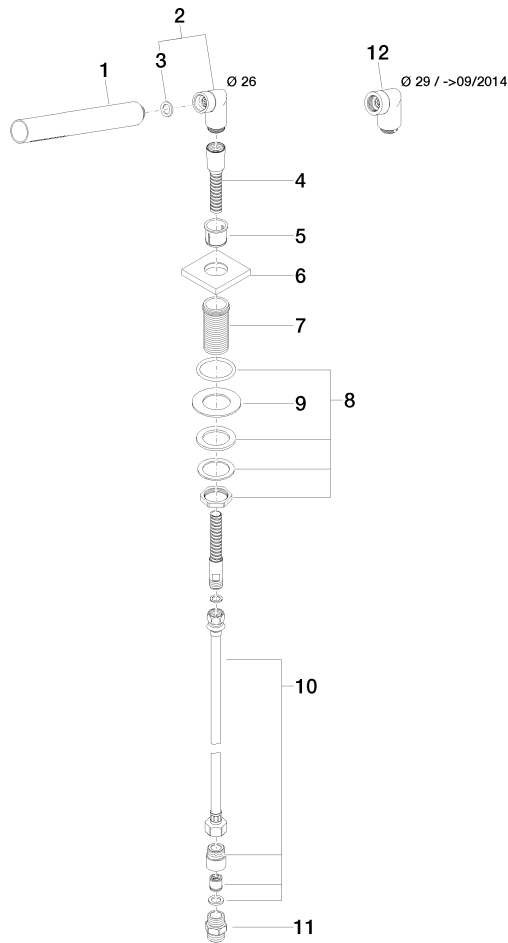

Hand shower set for bath rim or tile edge installation - Brushed Champagne (22kt Gold)

IMO

27 702 980

Fits: IMO, MEM, CL.1, CYO

- COMPACT RAIN, max. flow rate 6.8 l/min (at 3 bar)
- with anti-scale system
- rosette 60 x 60 mm
- hole diameter 32 mm
- metal shower hose 2250mm with integrated anti-twist protection

Two-piece design allows hose to later be changed without dismantling the fitting.

Intrinsic protection against back flow.

	Brushed Champagne (22kt Gold)	27 702 980-46
	Chrome	27 702 980-00
	Brushed Platinum	27 702 980-06
	Platinum	27 702 980-08
	Dark Chrome	27 702 980-19
	Brushed Durabrass (23kt Gold)	27 702 980-28
	Matte Black	27 702 980-33
	Champagne (22kt Gold)	27 702 980-47
	Brushed Chrome	27 702 980-93
	Brushed Dark Platinum	27 702 980-99

27 702 980

Flow rate chart

Certificates

Belgaqua_21-383- WRAS_2209005.
27_8.

**Hand shower set for bath rim or tile edge installation - Brushed Champagne
(22kt Gold)**

27 702 980

Parts for other
finishes can be found
here: [Chrome](#)

Spare parts list

No.	Item Number	Name	Quantity used	Delivery time
1	90 12 11 140 30-46	shower	1	30
2	04 24 04 287 00-46	nipple	1	30
3	90 14 20 002 00 90	seal	1	2
4	28 322 970-46	Metal shower hose 1/2" x 3/8" x 1750 mm - Brushed Champagne (22kt Gold)	1	30
5	90 18 40 085 00 90	sleeve	1	2
6	09 27 68 003-46	rosette	1	30
7	09 30 01 090-07	sleeve	1	30
8	04 23 10 032 46 90	fixing set	1	2
9	09 30 11 060 90	disc	1	2
10	12 505 970 90	High pressure hose 1/2" x 3/8" x 500 mm -	1	2
11	90 24 03 168 00 90	nipple	1	2
12	04 24 04 187 00-46	nipple	1	-