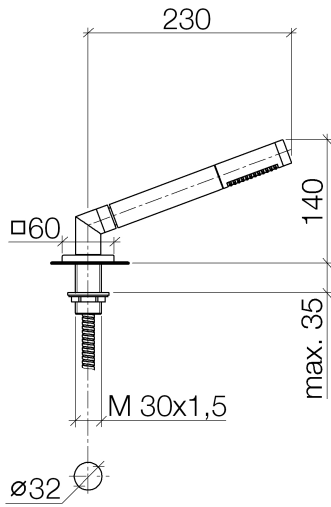

Hand shower set for bath rim or tile edge installation - Brushed Champagne (22kt Gold)

IMO

27 702 980

Fits: IMO, MEM, CL.1, CYO

- COMPACT RAIN, max. flow rate 6.8 l/min (at 3 bar)
- with anti-scale system
- rosette 60 x 60 mm
- hole diameter 32 mm
- metal shower hose 2250mm with integrated anti-twist protection

Two-piece design allows hose to later be changed without dismantling the fitting.

Intrinsic protection against back flow.

	Brushed Champagne (22kt Gold)	27 702 980-46
	Chrome	27 702 980-00
	Brushed Platinum	27 702 980-06
	Platinum	27 702 980-08
	Dark Chrome	27 702 980-19
	Brushed Durabrass (23kt Gold)	27 702 980-28
	Matte Black	27 702 980-33
	Champagne (22kt Gold)	27 702 980-47
	Brushed Chrome	27 702 980-93
	Brushed Dark Platinum	27 702 980-99

27 702 980

Flow rate chart

Certificates

Belgaqua_21-383- WRAS_2209005.
27_8.

**Hand shower set for bath rim or tile edge installation - Brushed Champagne
(22kt Gold)**

27 702 980

Parts for other
finishes can be found
here: [Chrome](#)

Spare parts list

No.	Item Number	Name	Quantity used	Delivery time
1	90 12 11 140 30-46	shower	1	30
2	04 24 04 287 00-46	nipple	1	30
3	90 14 20 002 00 90	seal	1	2
4	28 322 970-46	Metal shower hose 1/2" x 3/8" x 1750 mm - Brushed Champagne (22kt Gold)	1	30
5	90 18 40 085 00 90	sleeve	1	2
6	09 27 68 003-46	rosette	1	30
7	09 30 01 090-07	sleeve	1	30
8	04 23 10 032 46 90	fixing set	1	2
9	09 30 11 060 90	disc	1	2
10	12 505 970 90	High pressure hose 1/2" x 3/8" x 500 mm -	1	2
11	90 24 03 168 00 90	nipple	1	2
12	04 24 04 187 00-46	nipple	1	-